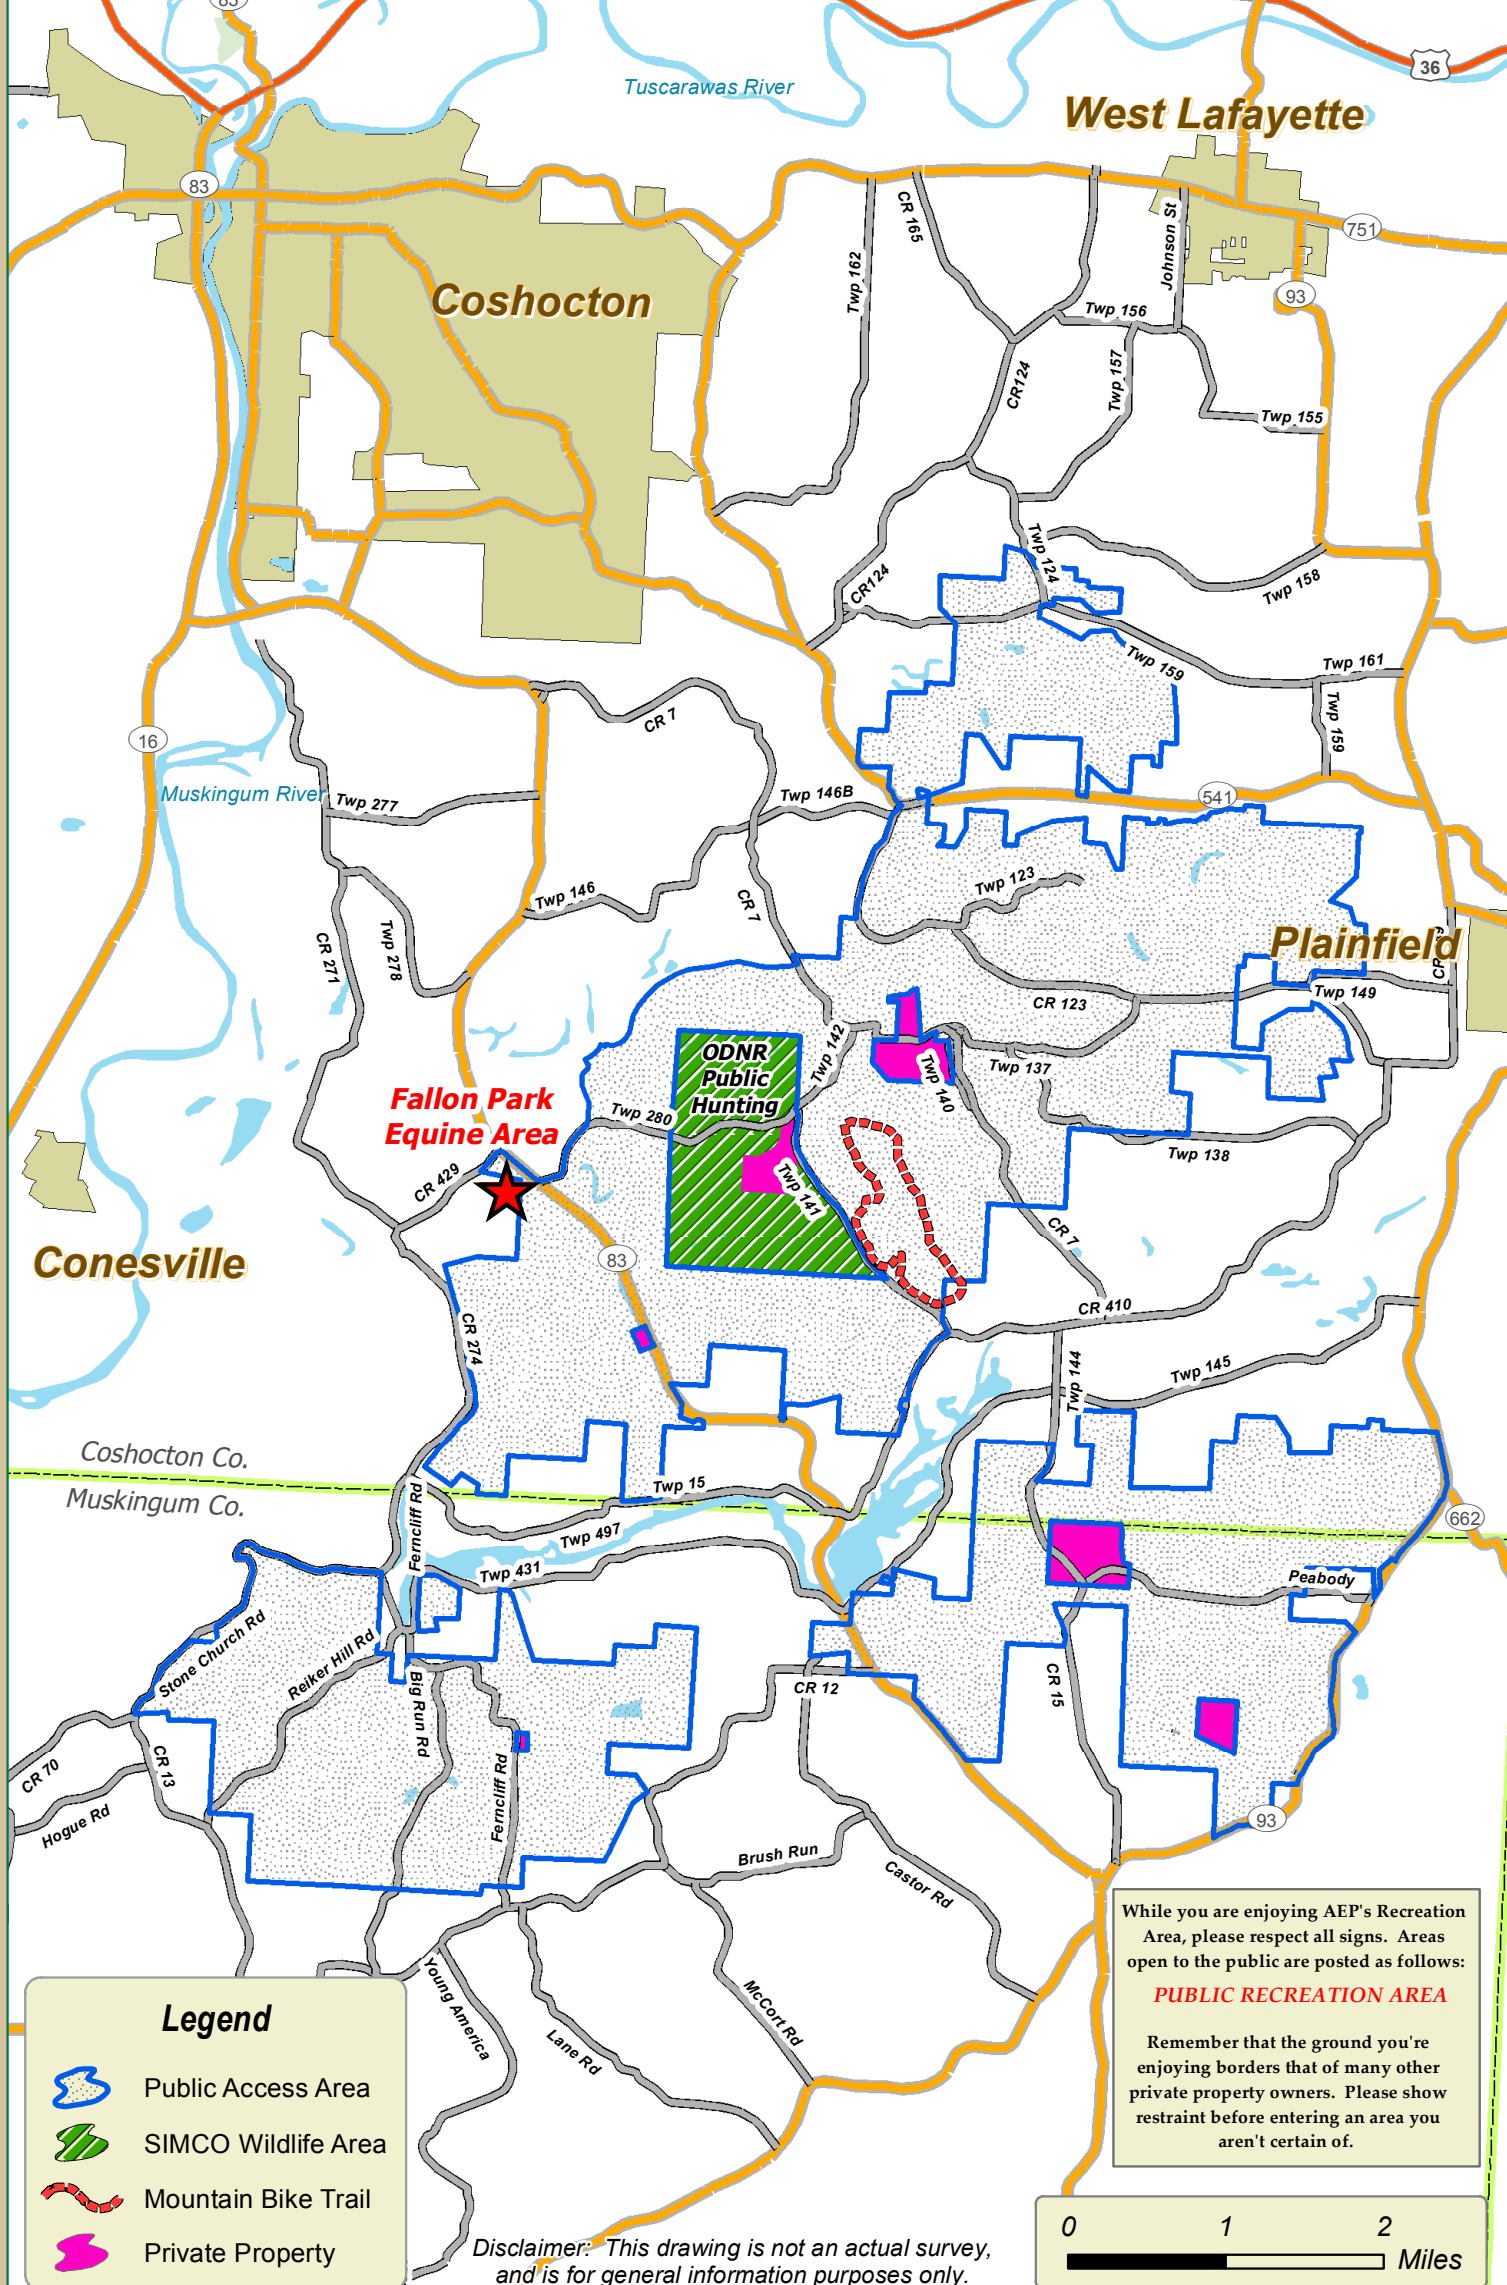

AEP / ODNR Division of Wildlife
 Conesville Public Recreation Area
 Muskingum & Coshocton Counties, Ohio
 14,400 Acres +/-

Legend

- Public Access Area
- SIMCO Wildlife Area
- Mountain Bike Trail
- Private Property

While you are enjoying AEP's Recreation Area, please respect all signs. Areas open to the public are posted as follows:

PUBLIC RECREATION AREA

Remember that the ground you're enjoying borders that of many other private property owners. Please show restraint before entering an area you aren't certain of.

Disclaimer: This drawing is not an actual survey, and is for general information purposes only.