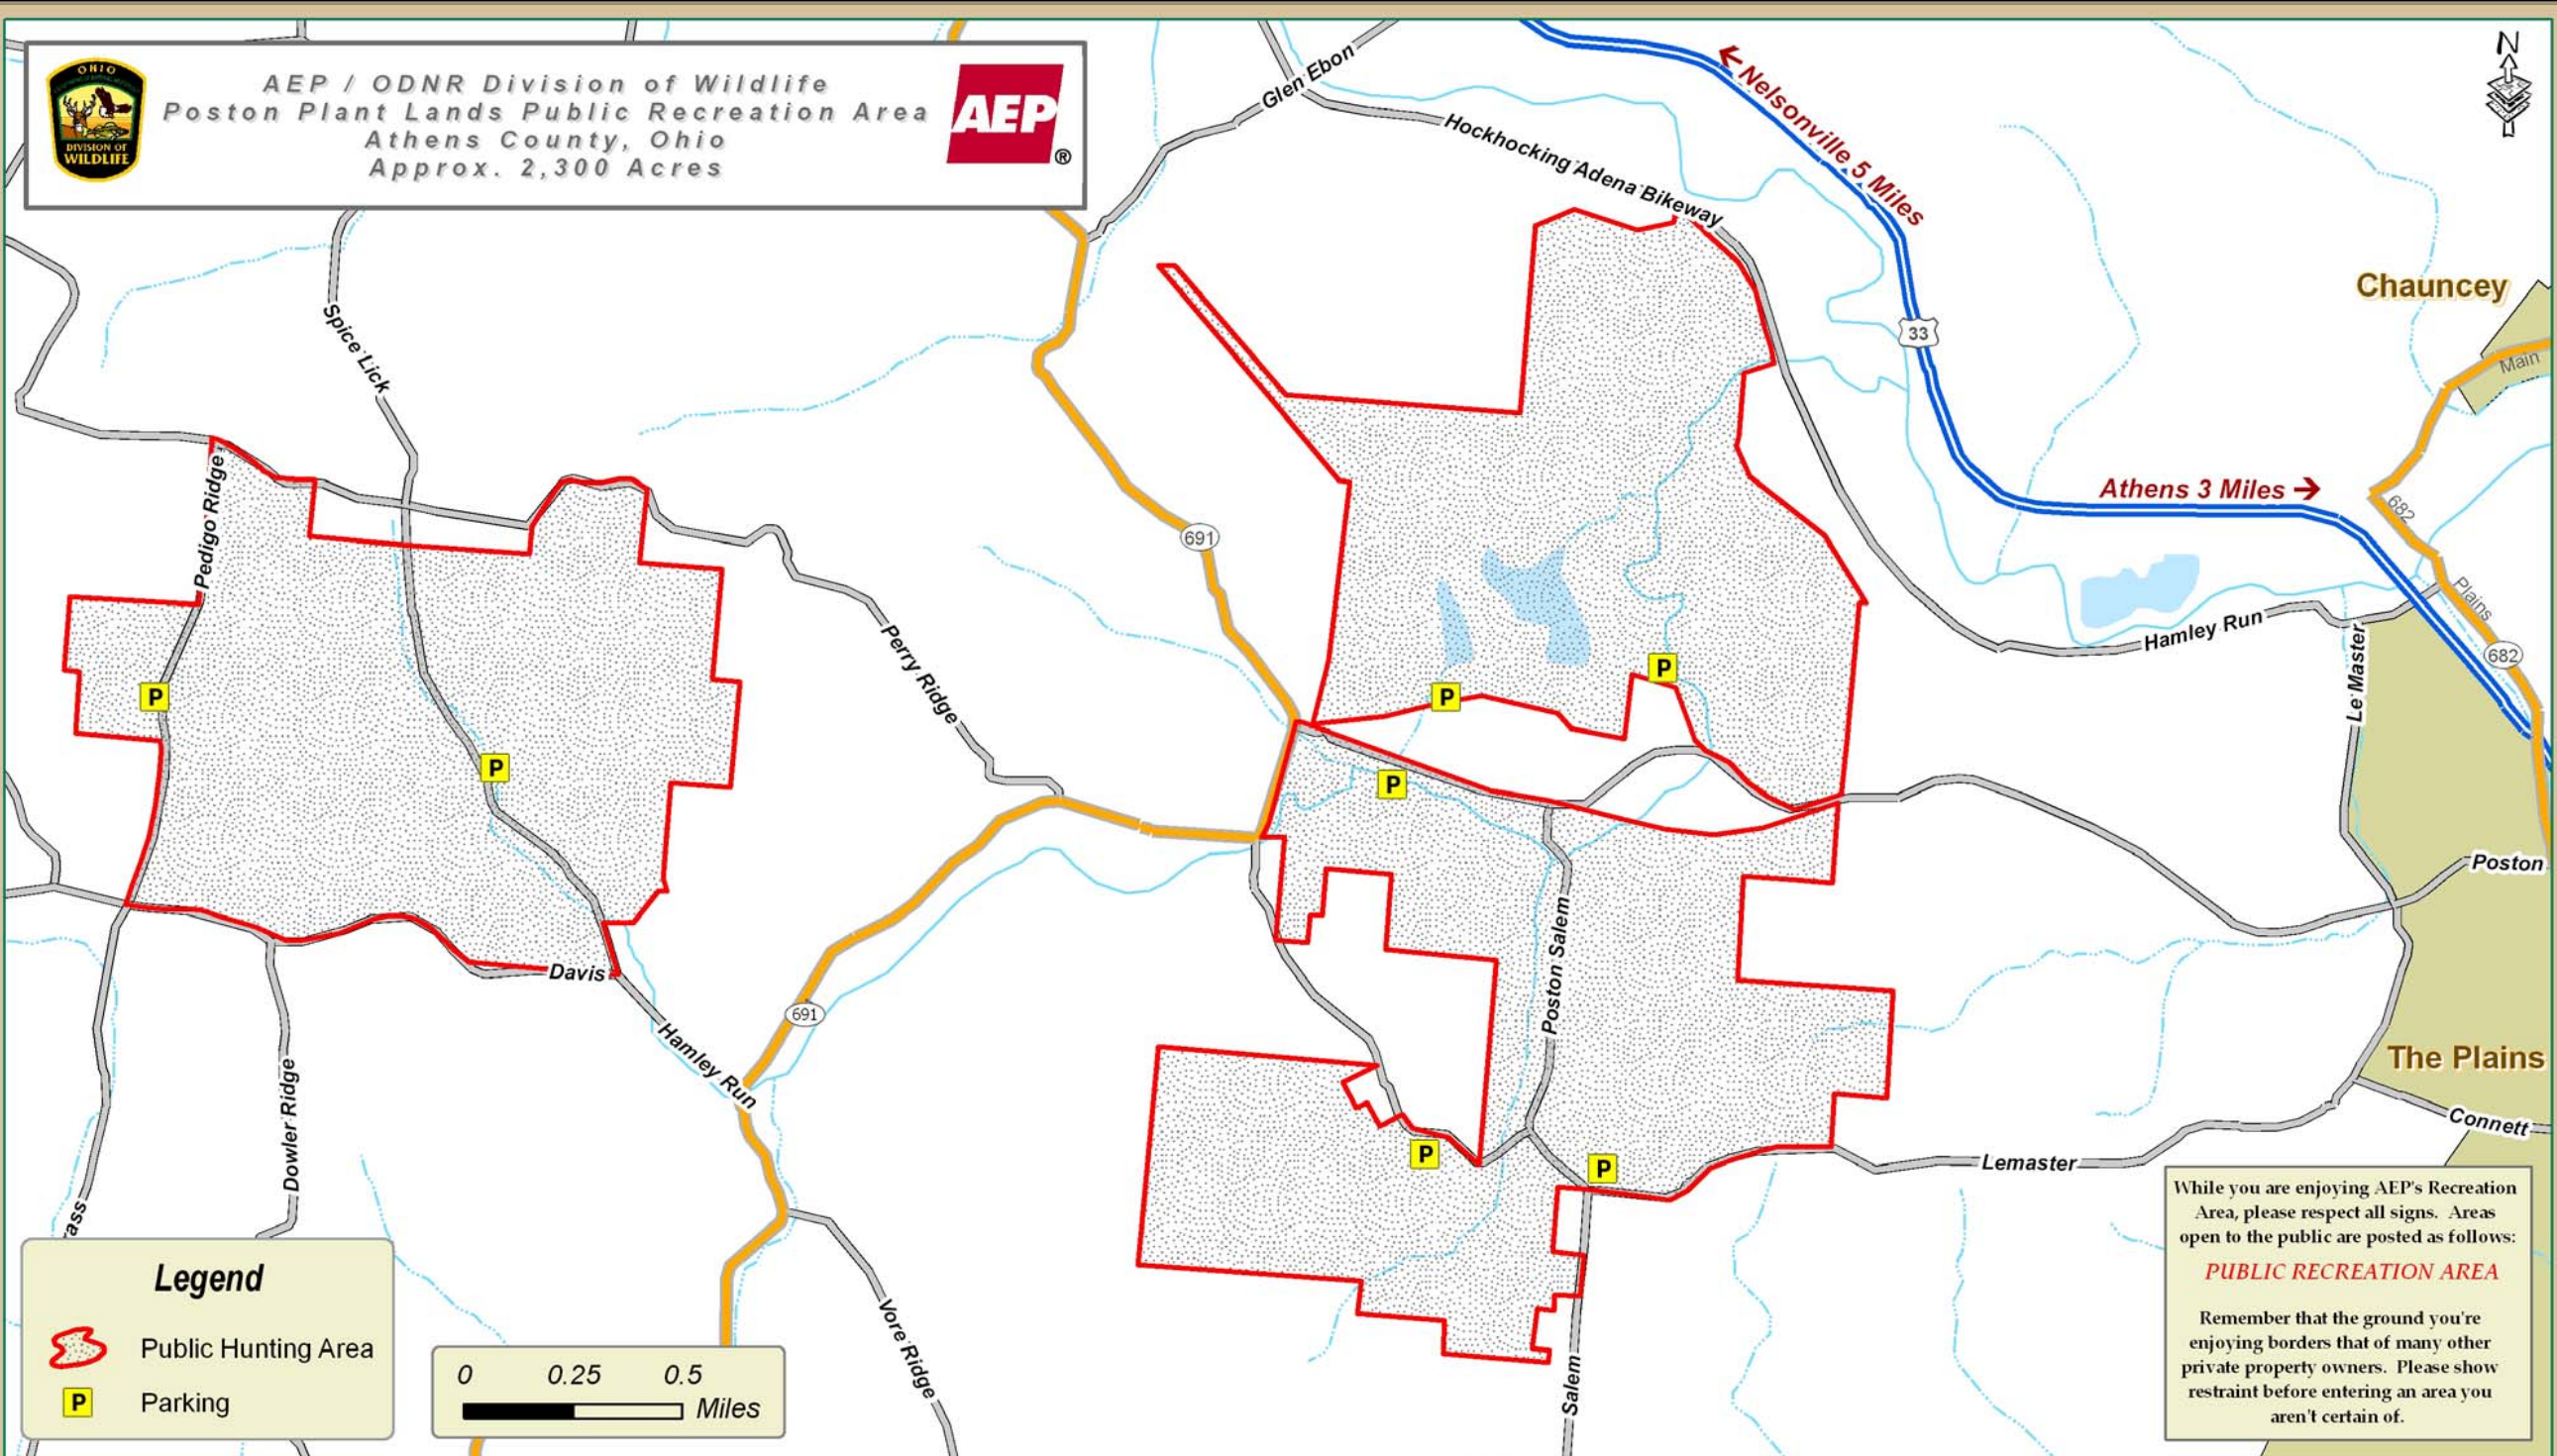

AEP / ODNR Division of Wildlife
 Poston Plant Lands Public Recreation Area
 Athens County, Ohio
 Approx. 2,300 Acres

Legend

- Public Hunting Area
- Parking

While you are enjoying AEP's Recreation Area, please respect all signs. Areas open to the public are posted as follows:

PUBLIC RECREATION AREA

Remember that the ground you're enjoying borders that of many other private property owners. Please show restraint before entering an area you aren't certain of.

January 13, 2011

Disclaimer: This drawing is not an actual survey, and is for general information purposes only.

Cartography: AEP Real Estate Asset Management Dept.