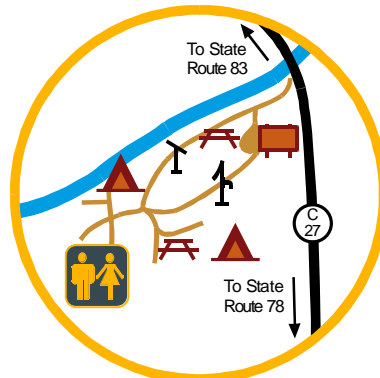

Recreation RC LAND

Campsites

A Hook Lake

C Sand Hollow

D Sawmill Road

E Windy Hill

F R. V. Crews

G Maple Grove

H Woodgrove

K Bicentennial

N Keffler Kamp

S Renrock

Legend	
	Information
	Scenic Overlook
	Buckeye Trail
	Haul Road
	County Line
	Camp Grounds
	Shelter House
	Covered Bridge
	Picnic Tables
	Registration
	Bulletin Board
	Camping Area
	Latrine
	Water