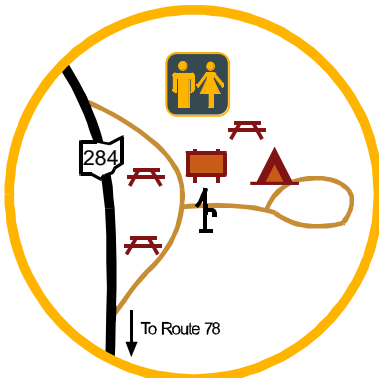

Recreation RC LAND

Campsites

A Hook Lake

C Sand Hollow

D Sawmill Road

E Windy Hill

F R. V. Crews

G Maple Grove

H Woodgrove

K Bicentennial

N Keffler Kamp

S Renrock

Legend	
	Information
	Scenic Overlook
	Buckeye Trail
	Haul Road
	County Line
	Camp Grounds
	Shelter House
	Covered Bridge
	Picnic Tables
	Registration
	Bulletin Board
	Camping Area
	Latrine
	Water