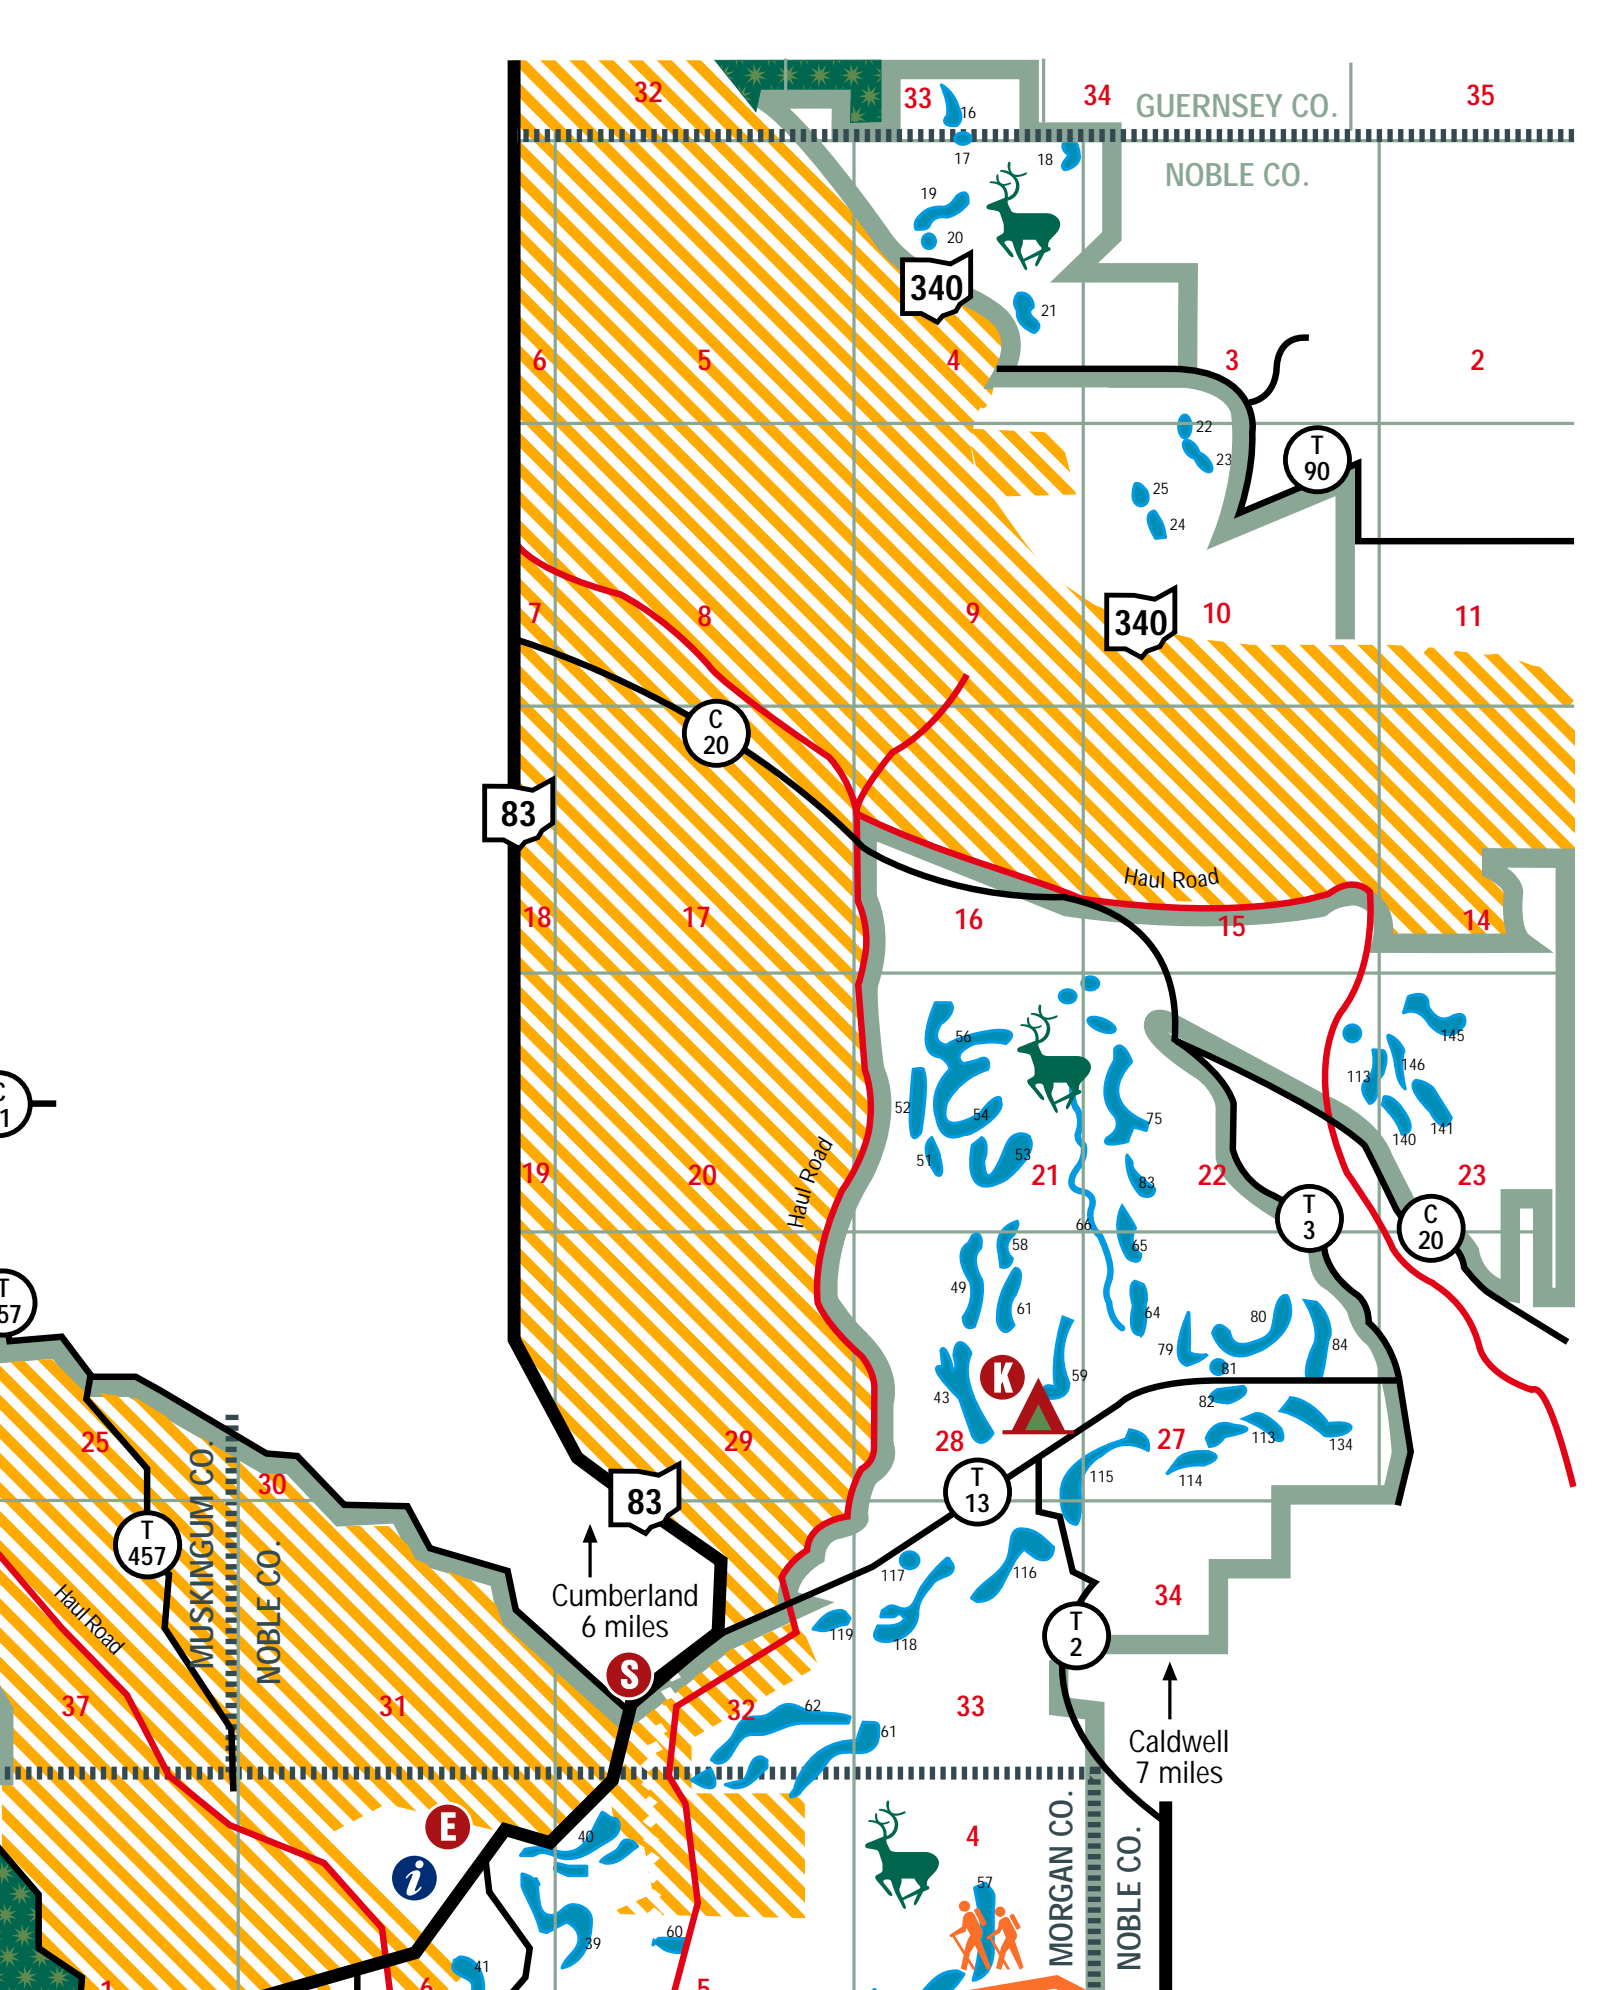

Recreation LAND

McConnelsville
8 miles

Legend

ReCreation Boundary	Parking Areas	Equine Trail
Pond	Village	Hiking Trail
Park Site	Private Property	Buckeye Trail
Camping Area	Restricted Area	Haul Road
	18	
State/County Roads	Section No.	Railroad
Information Center	Hunting Permitted	County Line
		ReCreation Land

To Unionville

Scale
One Mile

Marietta
28 miles