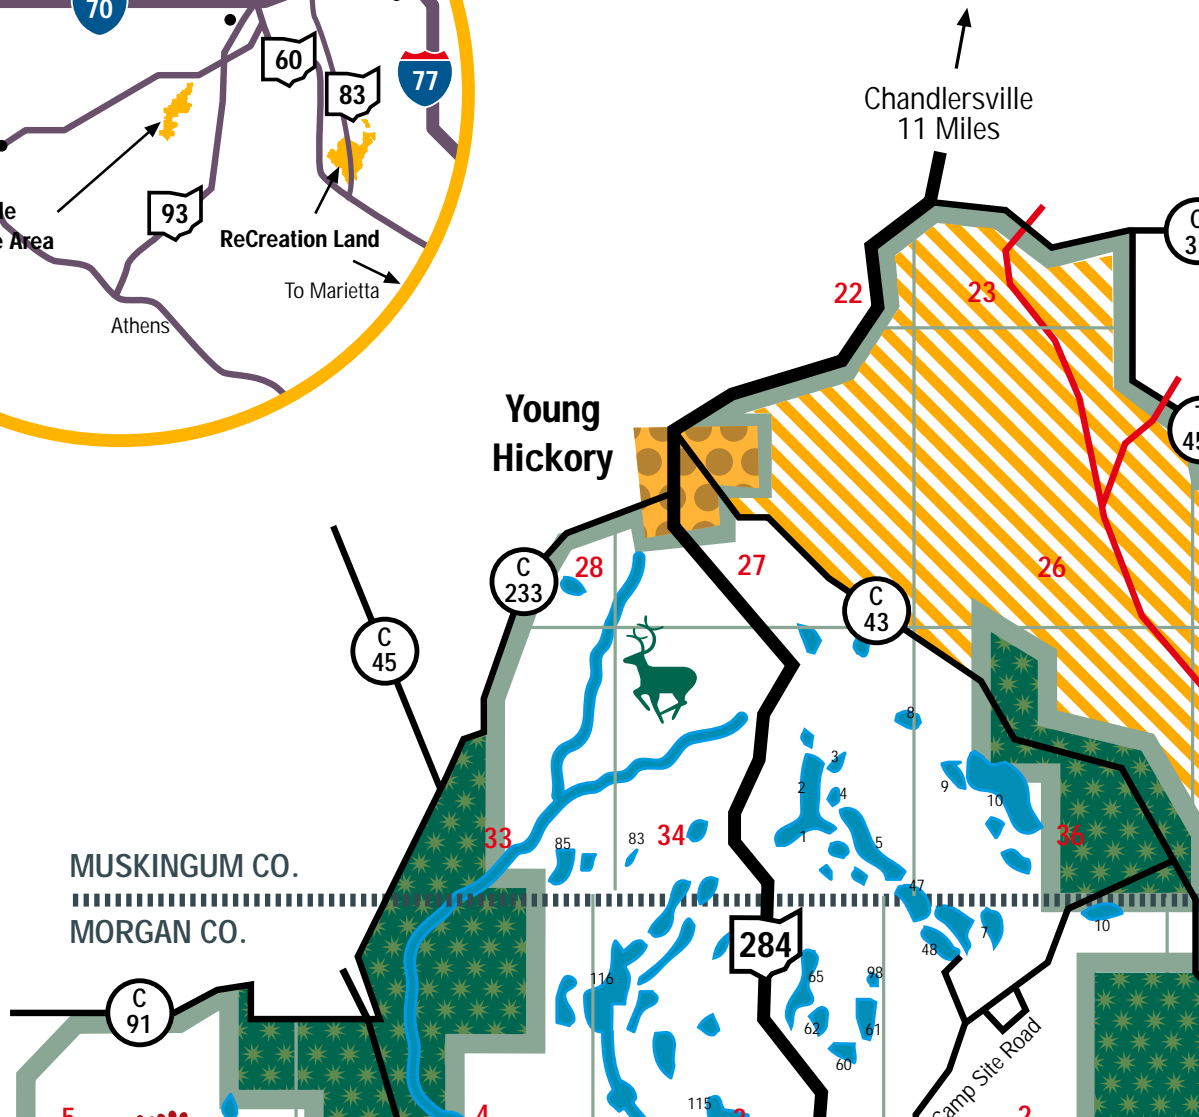

Recreation LAND

McConnelsville
8 miles

Legend

ReCreation Boundary	Parking Areas	Equine Trail
Pond	Village	Hiking Trail
Park Site	Private Property	Buckeye Trail
Camping Area	Restricted Area	Haul Road
	18	
State/County Roads	Section No.	Railroad
Information Center	Hunting Permitted	County Line
		ReCreation Land

To Unionville

Scale
One Mile

Marietta
28 miles