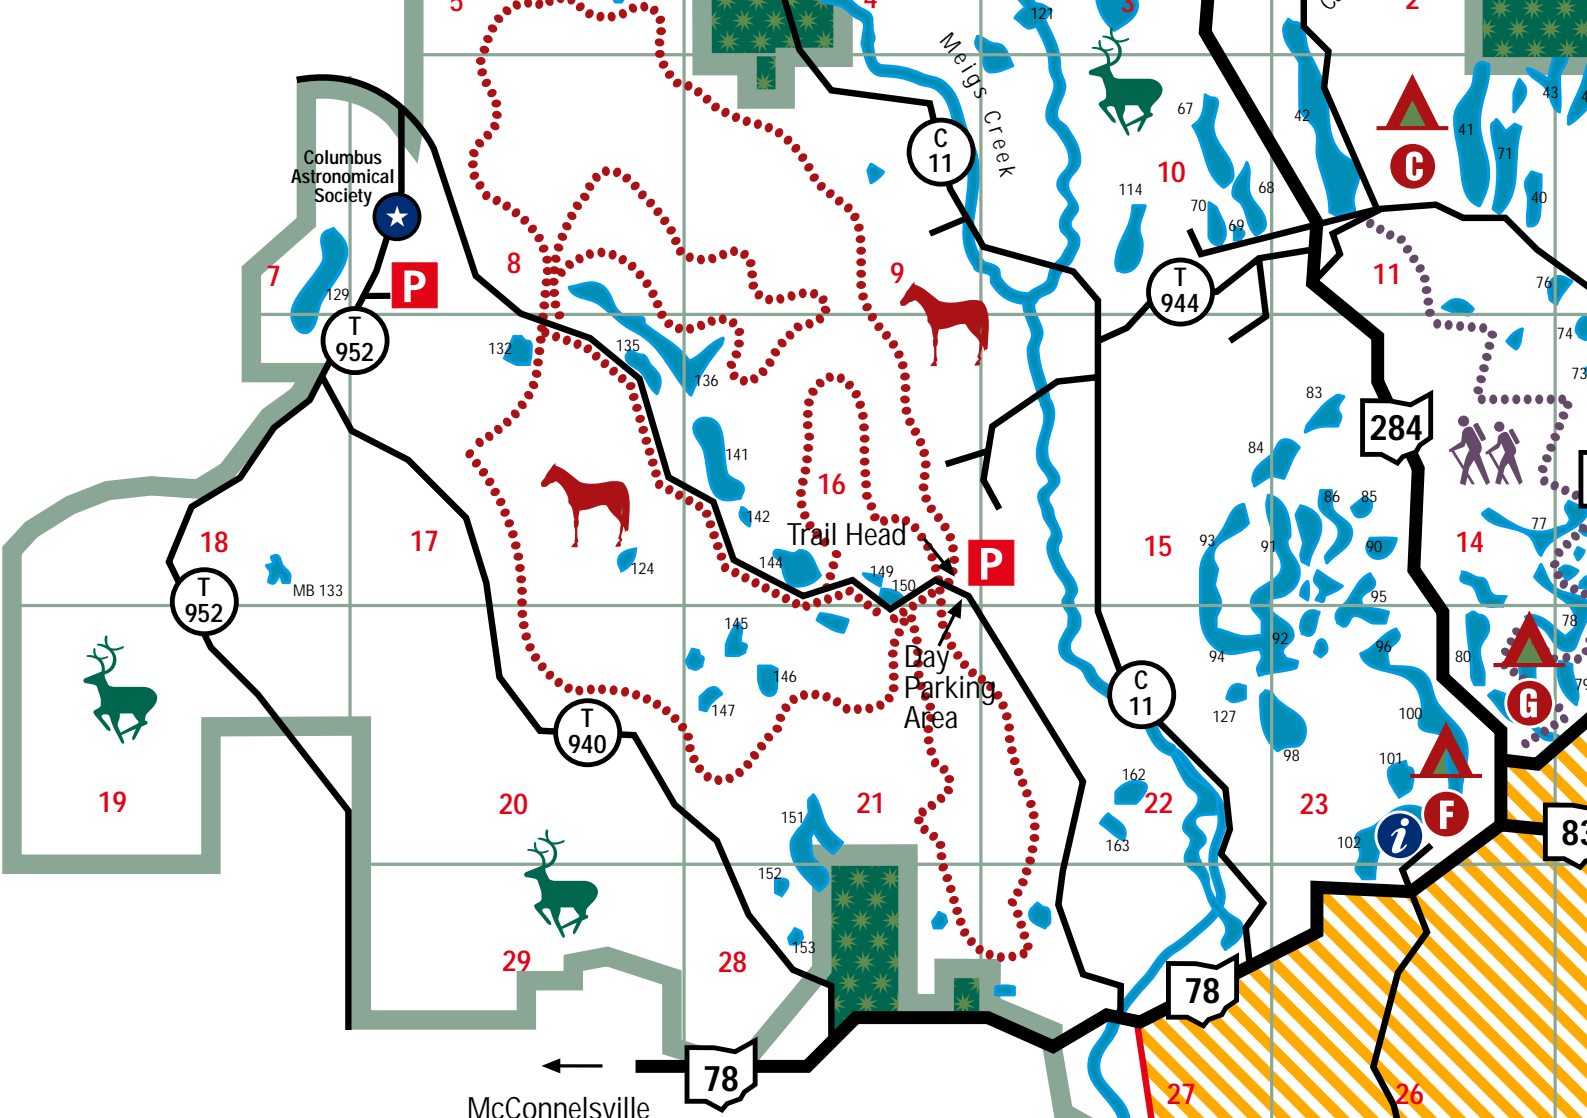

Recreation LAND

McConnelsville
8 miles

Legend

ReCreation Boundary	Parking Areas	Equine Trail
Pond	Village	Hiking Trail
Park Site	Private Property	Buckeye Trail
Camping Area	Restricted Area	Haul Road
	18	
State/County Roads	Section No.	Railroad
Information Center	Hunting Permitted	County Line
		ReCreation Land

To Unionville

Scale
One Mile

Marietta
28 miles